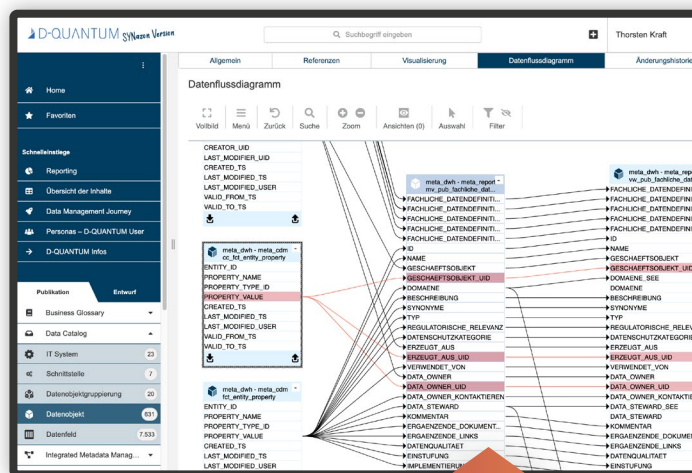

Data Catalog

Get out of the data swamp
– find, manage and analyse data

You are looking for a data catalog that gives your data the necessary structure?

- a data catalog in which you can quickly find what you are looking for,
- whose meta-model can be configured according to your requirements,
- and is intuitively operable for every user?

D-QUANTUM guarantees overview in Data Lake, DWH & Co.

We provide the map to find your way around IT-systems. Our high-performance Data Catalog automatically connects data sources and reliably keeps metadata up-to-date. No matter whether generated through automation or even enriched at a later stage – as a centralised directory of technical metadata, the Data Catalog enables easy access to detailed information about your data systems.

A data catalog for different challenges.
Let's go - search, shop and use data!

- ✓ **Central directory of technical metadata** enables easy access to detailed information of your data landscape
- ✓ **Data Catalog with automated connection** of technologies with D-QUANTUM Connect
- ✓ **High-performance search function** quickly finds data, reports & attachments

Please turn →

D-QUANTUM

Data Catalog

Do you also ask yourself these questions?

How can I analyse data across systems and reduce my analysis time in the process?

What are central interfaces and systems of my data landscape?