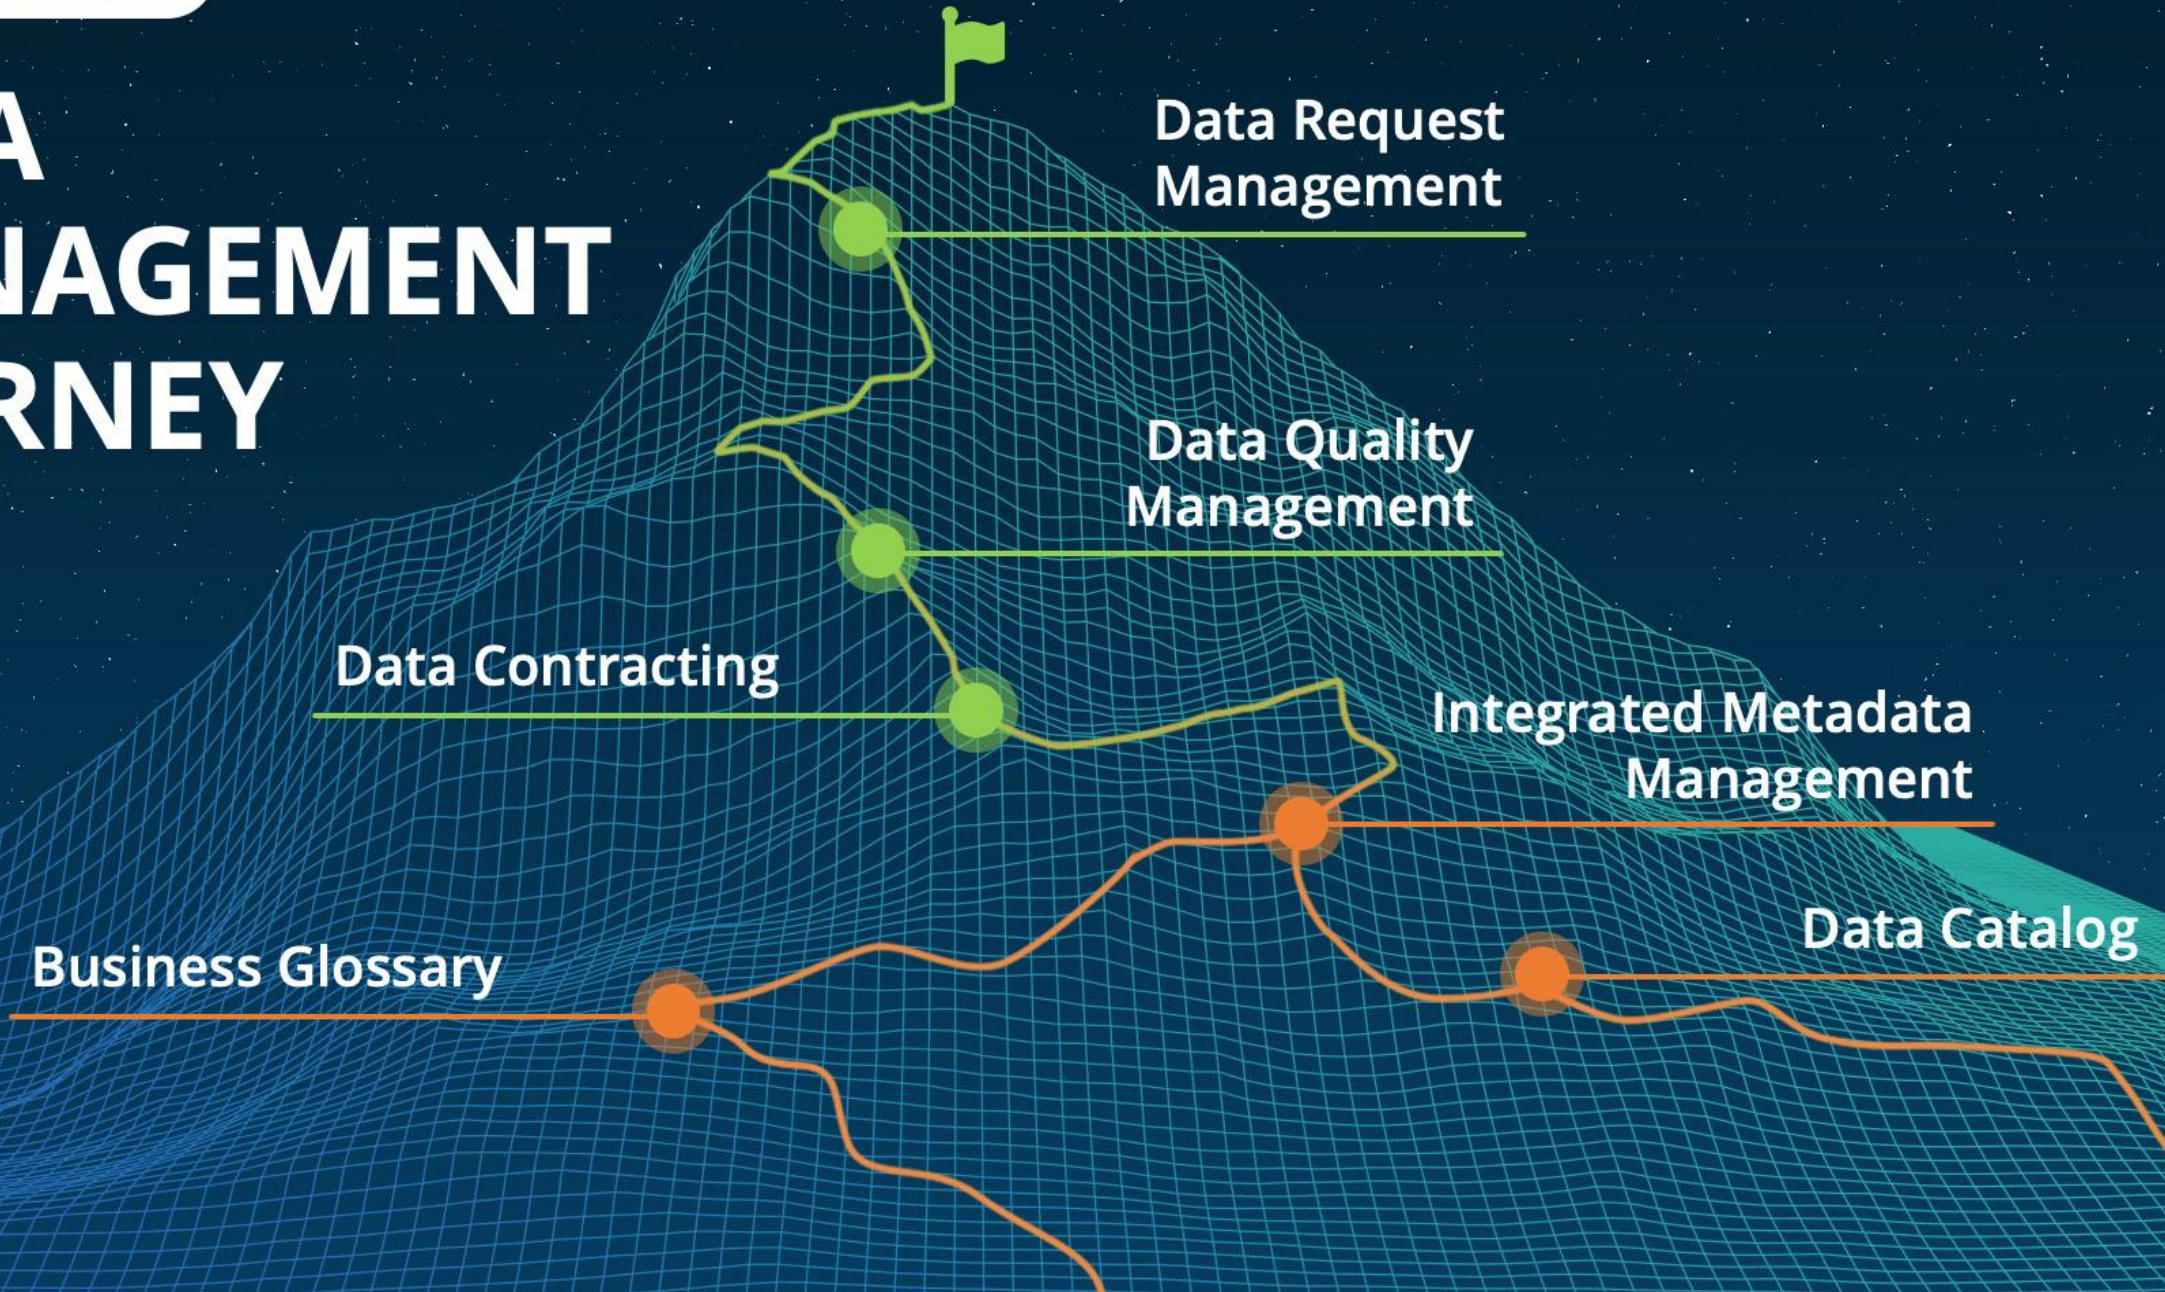

DATA MANAGEMENT JOURNEY